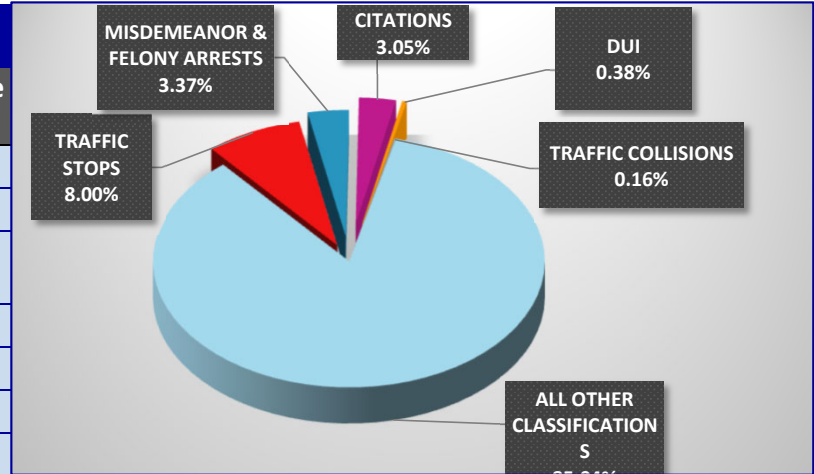

PLACERVILLE POLICE DEPARTMENT STATISTICS 2026

MONTH	INCIDENTS	TRAFFIC STOPS	MISDEMEANOR & FELONY ARRESTS	CITATIONS	DUI	THEFT	TRAFFIC COLLISIONS	NARCOTICS	BURGLARY	ASSAULT	PRIORITY 1 RESPONSE TIMES	2026 TOTALS	
JANUARY	1838	147	62	56	7	4	3	6	6	8	04:16.0	INCIDENTS	1838
FEBRUARY												TRAFFIC STOPS	147
MARCH												MISDEMEANOR & FELONY ARRESTS	62
APRIL												CITATIONS	56
MAY												DUI	7
JUNE												THEFT	4
JULY												TRAFFIC COLLISIONS	3
AUGUST												NARCOTICS	6
SEPTEMBER												BURGLARY	6
OCTOBER												ASSAULT	8
NOVEMBER												AVERAGE PRIORITY 1 RESPONSE TIME	04:16.0
DECEMBER													

PLACERVILLE POLICE DEPARTMENT STATISTICS

JANUARY			
	2025	2026	Percent Change 25/26
INCIDENTS	1963	1838	-6%
TRAFFIC STOPS	193	147	-24%
MISDEMEANOR & FELONY ARRESTS	71	62	-13%
CITATIONS	119	56	-53%
DUI	2	7	250%
TRAFFIC COLLISIONS	9	3	-67%
PRIORITY 1 RESPONSE TIMES	04:14.0	04:16.0	00:02.0

290 PC SEX-REGISTRANTS	
290 PC Sex-Registrants registered in the City Limits	47
Address	33
High Risk	2
Moderate-High	6
Moderate-Low	5
Navigation Center	3
High Risk	2
Moderate-High	0
Moderate-Low	1
Transient	11
High Risk	3
Moderate-High	2
Moderate-Low	1

290 Registrants - JANUARY 2026

Category	Count	Percentage
Address	33	70%
Transient	11	24%
Navigation Center	3	6%